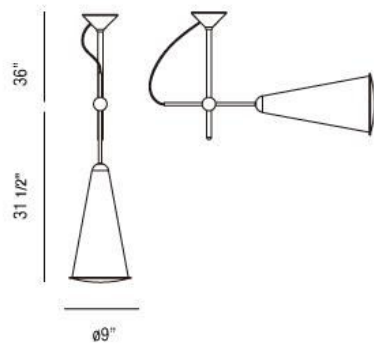

Project Information

Job Name: Canadalite.com Date: _____ Type: _____
Comments: 1 (888) 887-7038, info@canadalite.com