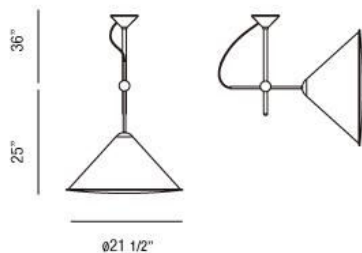

Project Information

Job Name: Canadalite.com Date: _____ Type: _____
Comments: 1 (888) 887-7038, info@canadalite.com