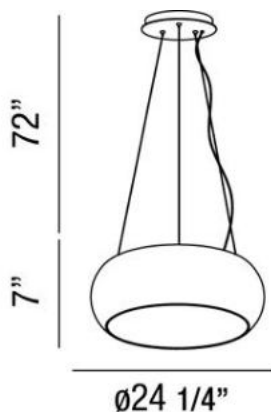

Project Information

Job Name: Canadalite.com Date: _____ Type: _____
Comments: 1 (888) 887-7038