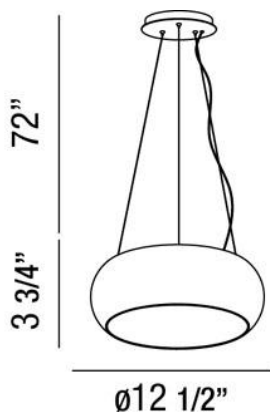

Project Information

Job Name: Canadalite.com Date: _____ Type: _____
Comments: 1 (888) 887-7038