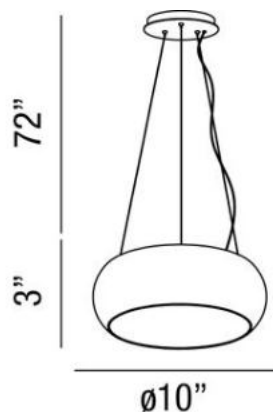

Project Information

Job Name: Canadalite.com Date: _____ Type: _____
Comments: 1 (888) 887-7038