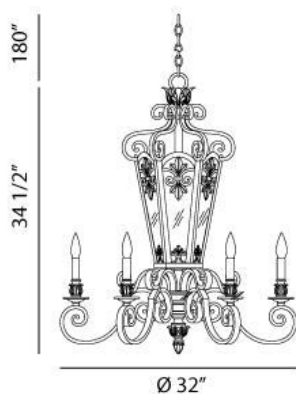

Project Information

Job Name: Canadalite.com Date: _____ Type: _____

Comments: 1 (888) 887-7038, info@canadalite.com