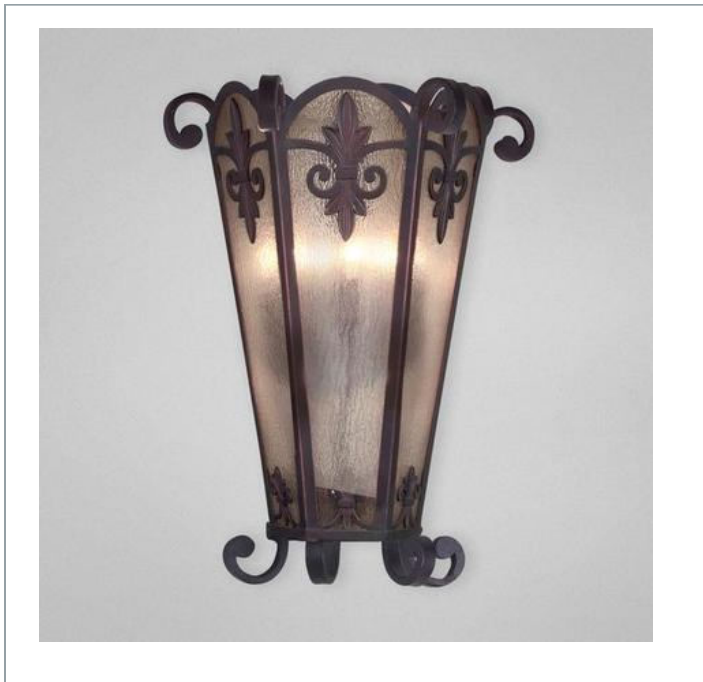

✉ 33 West Beaver Creek Road Richmond Hill
Ontario Canada L4B 1L8
☎ 800.660.5391
☎ 800.660.5390
✉ info@eurofase.com
🌐 www.eurofase.com

LONSDALE , 1-LIGHT WALL SCONCE

Product Specifications

Item No.: 17480-017
Height: 13.5"
Chain / Cord Length: 5"
Length: 10.5"
Est. Shipping Weight: 6.18 lbs
No. of Bulbs: 1
Bulb Wattage: 60 watts
Bulb Type: B10 
Bulb Base: E12
Bulb Voltage: 120 volts

Options Available

ITEM CODE	FINISH	SHADE
17480-017	aged iron	amber

Colour / Shades Available

FINISH	SHADE
aged iron	 amber

Solid ebony borders are dusted with an antique sable finish. Flawlessly sculpted fleur-de-lis designs boldly accentuate each frame of tempered glass in this august and visionary creation.