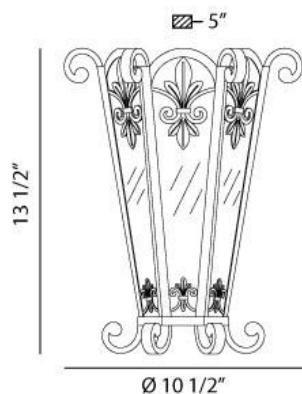

Project Information

Job Name: Canadalite.com Date: _____ Type: _____
Comments: 1 (888) 887-7038, info@canadalite.com