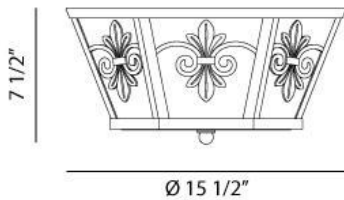

Project Information

Job Name: Canadalite.com Date: _____ Type: _____

Comments: 1 (888) 887-7038, info@canadalite.com