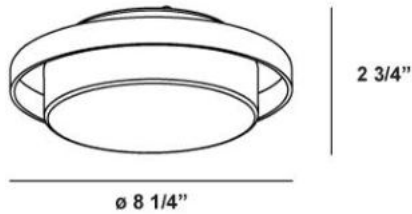

The flattened cylindrical main glass shade is set into a translucent glass dish. Apply to wall or ceiling.

### Product Specifications

Collection:	Illuminations
Item No.:	14697-012
Height:	2.75"
Width:	8.25"
Length:	8.25"
Diameter:	8.25"
Est. Shipping Weight:	1.98 lbs
No. of Bulbs:	1
Bulb Wattage:	35 watts
Bulb Type:	G9 
Bulb Base:	G9
Bulb Voltage:	120 volts