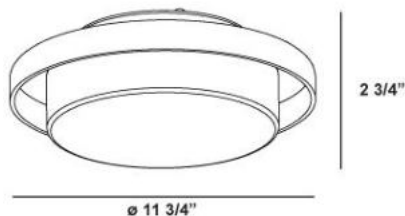

Project Information

Job Name: Canadalite.com Date: _____ Type: _____
Comments: 1 (888) 887-7038, info@canadalite.com