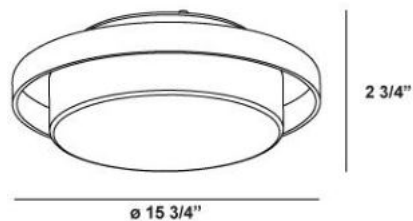

The flattened cylindrical main glass shade is set into a translucent glass dish. Apply to wall or ceiling.

### Product Specifications

|                       |  |
|-----------------------|--|
| Collection:           | Illuminations  |
| Item No.:             | 14673-016  |
| Height:               | 2.75"  |
| Width:                | 15.75"   |
| Length:               | 15.75"   |
| Diameter:             | 15.75"   |
| Est. Shipping Weight: | 9.25 lbs   |
| No. of Bulbs:         | 3  |
| Bulb Wattage:         | 35 watts   |
| Bulb Type:            | G9  |
| Bulb Base:            | G9   |
| Bulb Voltage:         | 120 volts  |