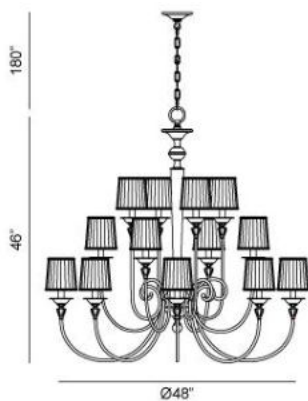

✉ 33 West Beaver Creek Road Richmond Hill
Ontario Canada L4B 1L8

☎ 800.660.5391

☎ 800.660.5390

✉ info@eurofase.com

🌐 www.eurofase.com

LOCKSLEY , 16-LIGHT CHANDELIER

Product Specifications

Item No.: 20304-010
 Height: 46"
 Chain / Cord Length: 180"
 Width: 48"
 Diameter: 48"
 Est. Shipping Weight: 66.00 lbs
 No. of Bulbs: 16
 Bulb Wattage: 60 watts
 Bulb Type: B10 
 Bulb Base: E12
 Bulb Voltage: 120 volts

Options Available

ITEM CODE	FINISH	SHADE
20304-010	antique bronze	white pleated chiffon

Colour / Shades Available

FINISH	SHADE
antique bronze	white pleated chiffon

Subtle handcrafted burnished bronze finished frame refined with an ivory silk shade with an accent of crystal complimenting the silhouette arm and bobèche.