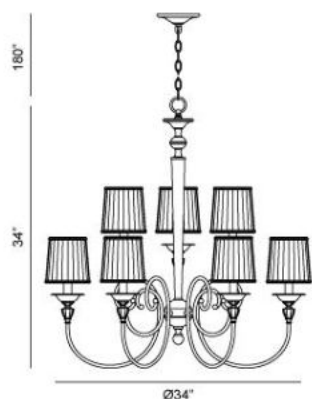

✉ 33 West Beaver Creek Road Richmond Hill
Ontario Canada L4B 1L8
☎ 800.660.5391
☎ 800.660.5390
✉ info@eurofase.com
🌐 www.eurofase.com

LOCKSLEY , 9-LIGHTCHANDELIER

Product Specifications

Item No.: 20303-013
Height: 34"
Chain / Cord Length: 180"
Width: 34"
Diameter: 34"
Est. Shipping Weight: 32.30 lbs
No. of Bulbs: 9
Bulb Wattage: 60 watts
Bulb Type: B10 
Bulb Base: E12
Bulb Voltage: 120 volts

Options Available

ITEM CODE	FINISH	SHADE
20303-013	antique bronze	white pleated chiffon

Colour / Shades Available

FINISH	SHADE
antique bronze	white pleated chiffon

Subtle handcrafted burnished bronze finished frame refined with an ivory silk shade with an accent of crystal complimenting the silhouette arm and bobèche.