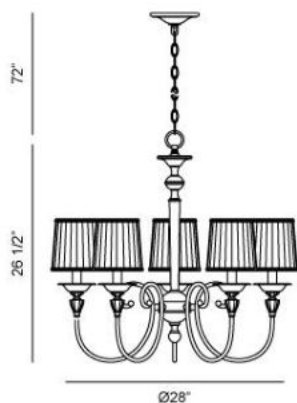

Project Information

Job Name: Canadalite.com Date: _____ Type: _____
Comments: 1 (888) 887-7038, info@canadalite.com