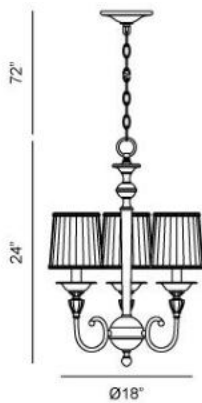

Project Information

Job Name: Canadalite.com Date: _____ Type: _____

Comments: 1 (888) 887-7038, info@canadalite.com