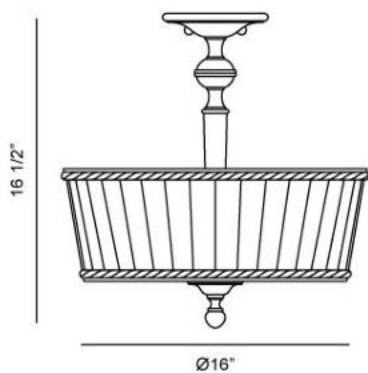

LOCKSLEY , 3-LIGHT SEMI FLUSHMOUNT

Product Specifications

Item No.:	20300-012
Height:	16.5"
Width:	16"
Diameter:	16"
Est. Shipping Weight:	10.16 lbs
No. of Bulbs:	3
Bulb Wattage:	60 watts
Bulb Type:	A19 
Bulb Base:	E26
Bulb Voltage:	120 volts

Options Available

ITEM CODE	FINISH	SHADE
20300-012	antique bronze	white pleated chiffon

Colour / Shades Available

FINISH	SHADE
antique bronze	white pleated chiffon

Subtle handcrafted burnished bronze finished frame refined with an ivory silk shade with an accent of crystal complimenting the silhouette arm and bobèche.