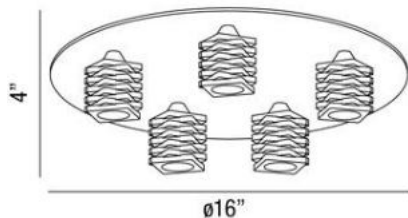

Project Information

Job Name: Canadalite.com Date: _____ Type: _____
Comments: 1 (888) 887-7038, info@canadalite.com