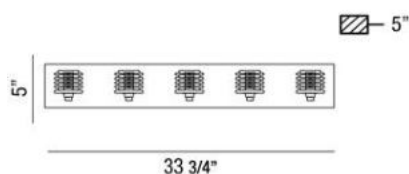

Project Information

Job Name: Canadalite.com Date: _____ Type: _____
Comments: 1 (888) 887-7038, info@canadalite.com