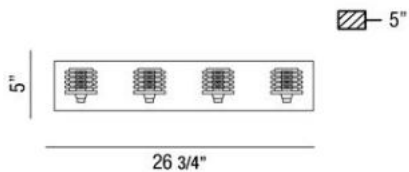

Project Information

Job Name: Canadalite.com Date: _____ Type: _____
Comments: 1 (888) 887-7038, info@canadalite.com