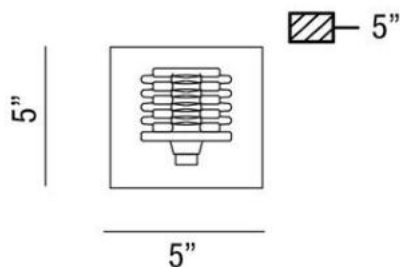

Project Information

Job Name: Canadalite.com Date: _____ Type: _____
Comments: 1 (888) 887-7038, info@canadalite.com