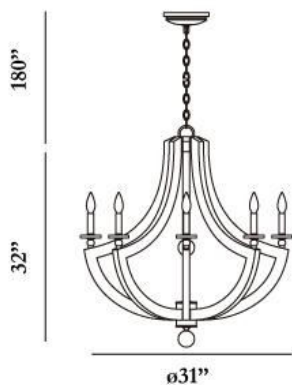

Project Information

Job Name: Canadalite.com Date: _____ Type: _____
Comments: 1 (888) 887-7038, info@canadalite.com