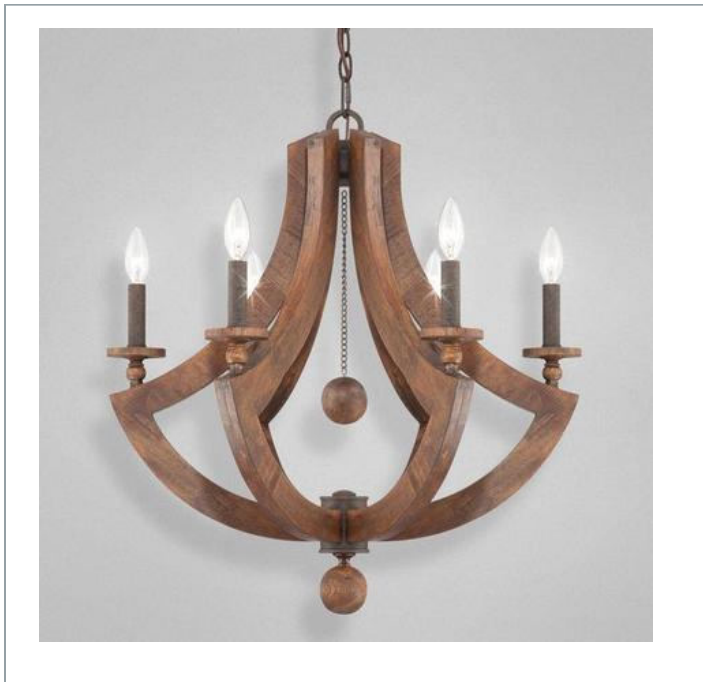

✉ 33 West Beaver Creek Road Richmond Hill
Ontario Canada L4B 1L8

☎ 800.660.5391

☎ 800.660.5390

✉ info@eurofase.com

🌐 www.eurofase.com

LENIO , 6-LIGHT CHANDELIER

Product Specifications

Item No.: 23120-013
 Height: 24.5"
 Chain / Cord Length: 72"
 Diameter: 24"
 Est. Shipping Weight: 23.87 lbs
 No. of Bulbs: 6
 Bulb Wattage: 60 watts
 Bulb Type: B10 
 Bulb Base: E12
 Bulb Voltage: 120 volts

Options Available

| ITEM CODE | FINISH | SHADE |
|-----------|--------|-------|
| 23120-013 | wood | n/a |

Colour / Shades Available

| FINISH | SHADE |
|--|-------|
| wood  | n/a |

Project Information

Job Name: Canadalite.com Date: _____ Type: _____