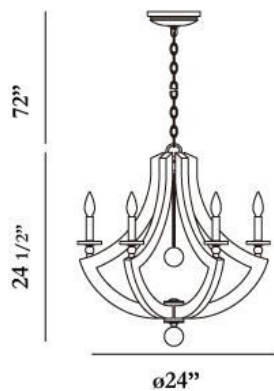

Project Information

Job Name: Canadalite.com Date: _____ Type: _____

Comments: 1 (888) 887-7038, info@canadalite.com