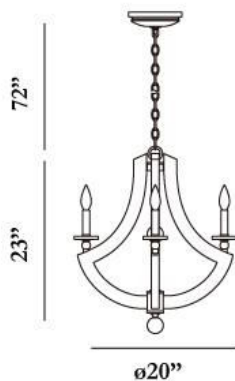

Project Information

Job Name: Canadalite.com Date: _____ Type: _____

Comments: 1 (888) 887-7038, info@canadalite.com