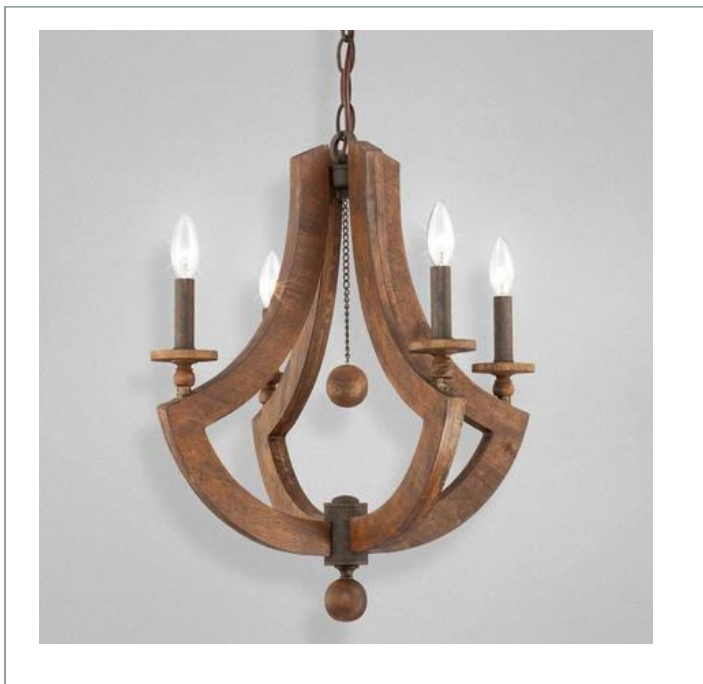

✉ 33 West Beaver Creek Road Richmond Hill
Ontario Canada L4B 1L8

☎ 800.660.5391

☎ 800.660.5390

✉ info@eurofase.com

🌐 www.eurofase.com

LENIO , 4-LIGHT CHANDELIER

Product Specifications

Item No.:	23119-017
Height:	23"
Chain / Cord Length:	72"
Diameter:	20"
Est. Shipping Weight:	14.87 lbs
No. of Bulbs:	4
Bulb Wattage:	60 watts
Bulb Type:	B10 
Bulb Base:	E12
Bulb Voltage:	120 volts

Options Available

ITEM CODE	FINISH	SHADE
23119-017	wood	n/a

Colour / Shades Available

FINISH	SHADE
wood 	n/a

Project Information

Job Name: Canadalite.com Date: _____ Type: _____

Comments: 1 (888) 887-7038, info@canadalite.com