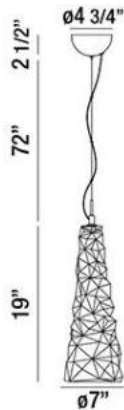

Chiseled faceted glass with chrome accents

LAZER , 1-LIGHT PENDANT

Product Specifications

Collection:	Illuminations
Item No.:	26248-035
Height:	19"
Chain / Cord Length:	72"
Diameter:	7"
Est. Shipping Weight:	6.16 lbs
No. of Bulbs:	1
Bulb Wattage:	100 watts
Bulb Type:	A19
Bulb Base:	E26
Bulb Voltage:	120 volts

Options Available

ITEM CODE	FINISH	SHADE
26248-011	chrome	clear glass
26248-035	chrome	chrome glass
26248-028	chrome	opal white glass

Colour / Shades Available

FINISH	SHADE
chrome	clear glass
chrome	chrome glass
chrome	opal white glass

Project Information

Job Name: Canadalite.com Date: _____ Type: _____
Comments: 534 Hood Road, Markham ON L3R 3K9 Email: info@canadalite.com