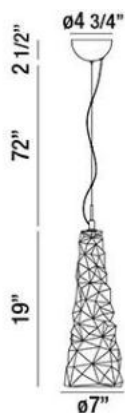

Chiseled faceted glass with chrome accents

LAZER , 1-LIGHT PENDANT

Product Specifications

Collection:	Illuminations
Item No.:	26248-011
Height:	19"
Chain / Cord Length:	72"
Diameter:	7"
Est. Shipping Weight:	6.16 lbs
No. of Bulbs:	1
Bulb Wattage:	100 watts
Bulb Type:	A19
Bulb Base:	E26
Bulb Voltage:	120 volts

Options Available

ITEM CODE	FINISH	SHADE
26248-011	chrome	clear glass
26248-035	chrome	chrome glass
26248-028	chrome	opal white glass

Colour / Shades Available

FINISH	SHADE
chrome	clear glass
chrome	chrome glass
chrome	opal white glass

Project Information

Job Name: Canadalite.com Date: _____ Type: _____

Comments: 534 Hood Road, Markham ON L3R 3K9 Email: info@canadalite.com