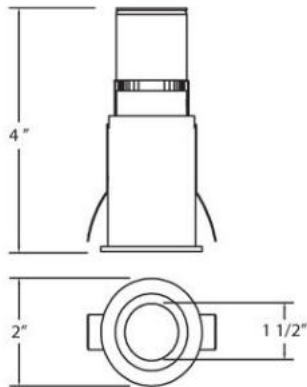

Project Information

Job Name: Canadalite.com Date: _____ Type: _____

Comments: 1 (888) 887-7038, info@canadalite.com