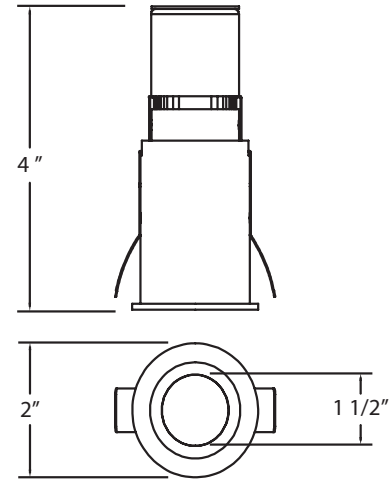

23283 - 2" MINI ARCHITECTURAL LED RECESSED

- DIMMABLE LED DRIVER INCLUDED
- RETROFIT NON-IC

Model	Finishes	Lumen	LED Kelvin	LED Life	Current	Cut Hole Size	Beam Angle	CRI	Lamping
23283	-015 White	114 (lm)	3000K	50,000 (h)	350 (mA)	1 3/4"	40°	85+	1W BRIDGELUX LED

21809 - 4" ARCHITECTURAL LED RECESSED

- DIMMABLE LED DRIVER INCLUDED
- RETROFIT NON-IC

13W LED

	h(m)	D(m)	F(lx)
		40"	
0.5	0.403	4164	
1	0.807	1041	
2	1.615	260	
3	2.423	115	
4	3.231	65	

Model	Finishes	Lumen	LED Kelvin	LED Life	Current	Cut Hole Size	Beam Angle	CRI	Lamping
21809	-019 White	930 (lm)	3000K	50,000 (h)	1050 (mA)	3 3/4"	40°	85+	1 X 13W LED BRIDGELUX