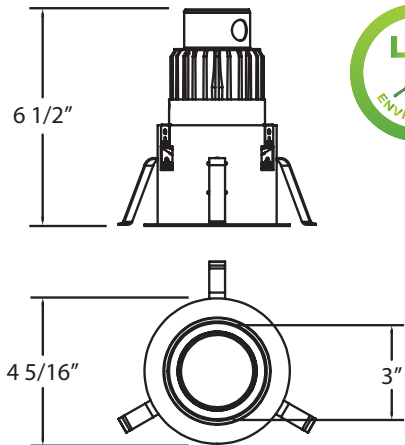

23283 - 2" MINI ARCHITECTURAL LED RECESSED

- DIMMABLE LED DRIVER INCLUDED
- RETROFIT NON-IC

Model	Finishes	Lumen	LED Kelvin	LED Life	Current	Cut Hole Size	Beam Angle	CRI	Lamping
23283	-015 White	114 (lm)	3000K	50,000 (h)	350 (mA)	1 3/4"	40°	85+	1W BRIDGELUX LED

21809 - 4" ARCHITECTURAL LED RECESSED

- DIMMABLE LED DRIVER INCLUDED
- RETROFIT NON-IC

13W LED

	h(m)	D(m)	F(lx)
		40"	
0.5	0.403	4164	
1	0.807	1041	
2	1.615	260	
3	2.423	115	
4	3.231	65	

Model	Finishes	Lumen	LED Kelvin	LED Life	Current	Cut Hole Size	Beam Angle	CRI	Lamping
21809	-019 White	930 (lm)	3000K	50,000 (h)	1050 (mA)	3 3/4"	40°	85+	1 X 13W LED BRIDGELUX