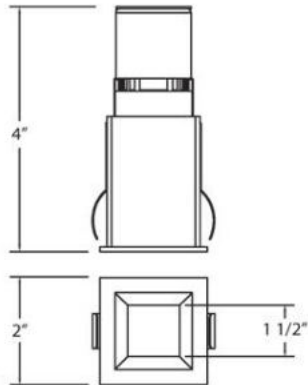

Project Information

Job Name: Canadalite.com Date: _____ Type: _____

Comments: 1 (888) 887-7038, info@canadalite.com