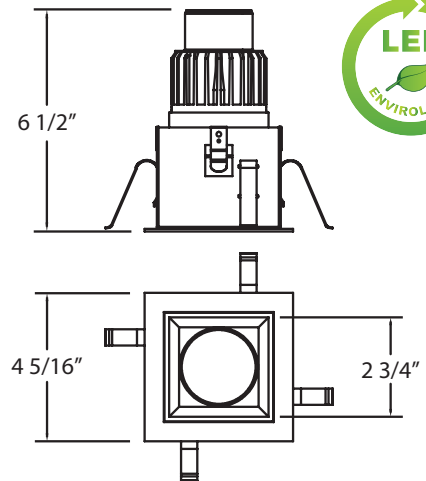

**23284 - 2" SQUARE MINI ARCHITECTURAL LED RECESSED**

- DIMMABLE LED DRIVER INCLUDED
- RETROFIT NON-IC

Model	Finishes	Lumen	LED Kelvin	LED Life	Current	Cut Hole Size	Beam Angle	CRI	Lamping
<b>23284</b>	-012 White	114 (lm)	3000K	50,000 (h)	350 (mA)	1 3/4" x 1 3/4"	40°	85+	<b>1W BRIDGELUX LED</b>

**21968 - 4" SQUARE ARCHITECTURAL LED RECESSED**

- DIMMABLE LED DRIVER INCLUDED
- RETROFIT NON-IC

**13W LED**

h(m)	D(m)	F(lx)
	40"	
0.5	0.403	4164
1	0.807	1041
2	1.615	260
3	2.423	115
4	3.231	65

Model	Finishes	Lumen	LED Kelvin	LED Life	Current	Cut Hole Size	Beam Angle	CRI	Lamping
<b>21968</b>	-013 White	930 (lm)	3000K	50,000 (h)	700 (mA)	3 3/4" x 3 3/4"	40°	85+	<b>13W BRIDGELUX LED</b>