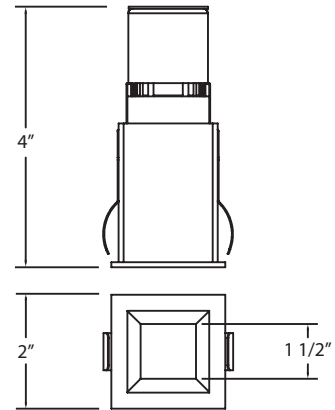

**23284 - 2" SQUARE MINI ARCHITECTURAL LED RECESSED**

- DIMMABLE LED DRIVER INCLUDED
- RETROFIT NON-IC

Model	Finishes	Lumen	LED Kelvin	LED Life	Current	Cut Hole Size	Beam Angle	CRI	Lamping
<b>23284</b>	-012 White	114 (lm)	3000K	50,000 (h)	350 (mA)	1 3/4" x 1 3/4"	40°	85+	<b>1W BRIDGELUX LED</b>

**21968 - 4" SQUARE ARCHITECTURAL LED RECESSED**

- DIMMABLE LED DRIVER INCLUDED
- RETROFIT NON-IC

**13W LED**

h(m)	D(m)	F(lx)
	40"	
0.5	0.403	4164
1	0.807	1041
2	1.615	260
3	2.423	115
4	3.231	65

Model	Finishes	Lumen	LED Kelvin	LED Life	Current	Cut Hole Size	Beam Angle	CRI	Lamping
<b>21968</b>	-013 White	930 (lm)	3000K	50,000 (h)	700 (mA)	3 3/4" x 3 3/4"	40°	85+	<b>13W BRIDGELUX LED</b>