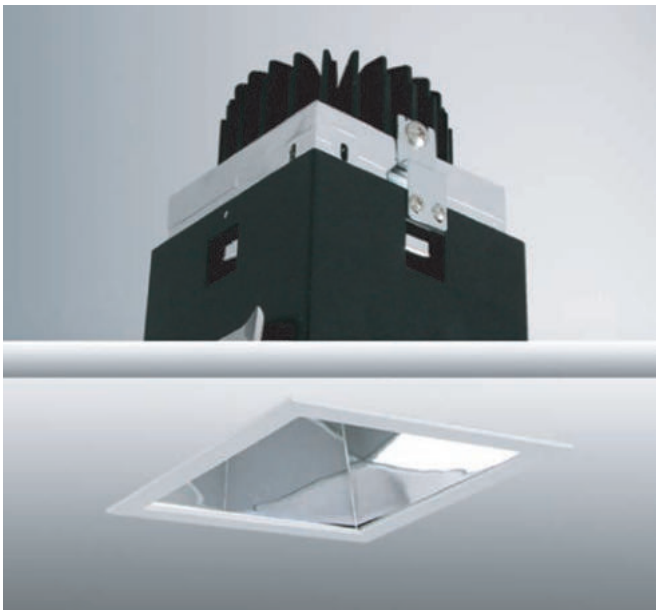

**23284 - 2" SQUARE MINI ARCHITECTURAL LED RECESSED**

- DIMMABLE LED DRIVER INCLUDED
- RETROFIT NON-IC

Model	Finishes	Lumen	LED Kelvin	LED Life	Current	Cut Hole Size	Beam Angle	CRI	Lamping
<b>23284</b>	-012 White	114 (lm)	3000K	50,000 (h)	350 (mA)	1 3/4" x 1 3/4"	40°	85+	<b>1W BRIDGELUX LED</b>

**21968 - 4" SQUARE ARCHITECTURAL LED RECESSED**

- DIMMABLE LED DRIVER INCLUDED
- RETROFIT NON-IC

**13W LED**

h(m)	D(m)	F(lx)
	40"	
0.5	0.403	4164
1	0.807	1041
2	1.615	260
3	2.423	115
4	3.231	65

Model	Finishes	Lumen	LED Kelvin	LED Life	Current	Cut Hole Size	Beam Angle	CRI	Lamping
<b>21968</b>	-013 White	930 (lm)	3000K	50,000 (h)	700 (mA)	3 3/4" x 3 3/4"	40°	85+	<b>13W BRIDGELUX LED</b>