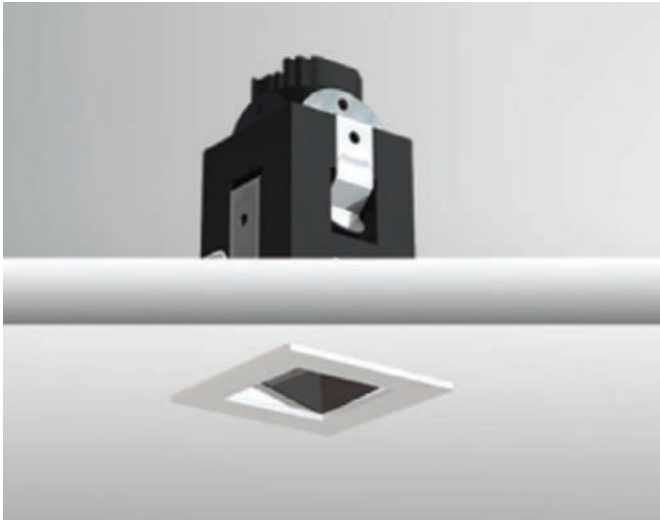

**23284 - 2" SQUARE MINI ARCHITECTURAL LED RECESSED**

- DIMMABLE LED DRIVER INCLUDED
- RETROFIT NON-IC

Model	Finishes	Lumen	LED Kelvin	LED Life	Current	Cut Hole Size	Beam Angle	CRI	Lamping
<b>23284</b>	-012 White	114 (lm)	3000K	50,000 (h)	350 (mA)	1 3/4" x 1 3/4"	40°	85+	<b>1W BRIDGELUX LED</b>

**21968 - 4" SQUARE ARCHITECTURAL LED RECESSED**

- DIMMABLE LED DRIVER INCLUDED
- RETROFIT NON-IC

**13W LED**

h(m)	D(m)	F(lx)
	40"	
0.5	0.403	4164
1	0.807	1041
2	1.615	260
3	2.423	115
4	3.231	65

Model	Finishes	Lumen	LED Kelvin	LED Life	Current	Cut Hole Size	Beam Angle	CRI	Lamping
<b>21968</b>	-013 White	930 (lm)	3000K	50,000 (h)	700 (mA)	3 3/4" x 3 3/4"	40°	85+	<b>13W BRIDGELUX LED</b>