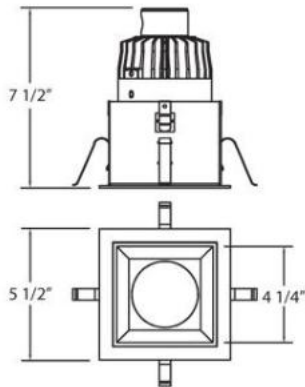

Project Information

Job Name: Canadalite.com Date: _____ Type: _____

Comments: 1 (888) 887-7038, info@canadalite.com