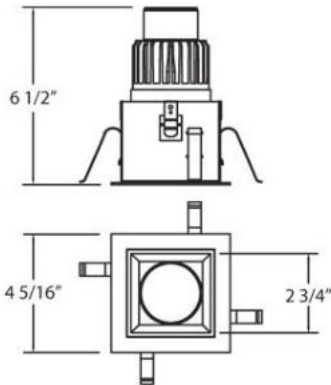

Project Information

Job Name: Canadalite.com Date: _____ Type: _____

Comments: 1 (888) 887-7038, info@canadalite.com