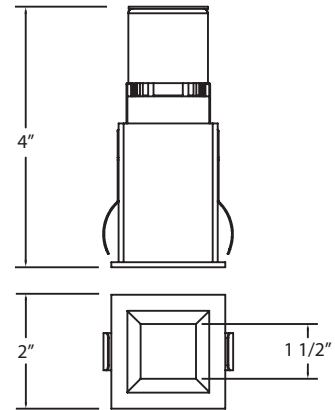

23284 - 2" SQUARE MINI ARCHITECTURAL LED RECESSED

- DIMMABLE LED DRIVER INCLUDED
- RETROFIT NON-IC

Model	Finishes	Lumen	LED Kelvin	LED Life	Current	Cut Hole Size	Beam Angle	CRI	Lamping
23284	-012 White	114 (lm)	3000K	50,000 (h)	350 (mA)	1 3/4" x 1 3/4"	40°	85+	1W BRIDGELUX LED

21968 - 4" SQUARE ARCHITECTURAL LED RECESSED

- DIMMABLE LED DRIVER INCLUDED
- RETROFIT NON-IC

13W LED

h(m)	D(m)	F(lx)
	40"	
0.5	0.403	4164
1	0.807	1041
2	1.615	260
3	2.423	115
4	3.231	65

Model	Finishes	Lumen	LED Kelvin	LED Life	Current	Cut Hole Size	Beam Angle	CRI	Lamping
21968	-013 White	930 (lm)	3000K	50,000 (h)	700 (mA)	3 3/4" x 3 3/4"	40°	85+	13W BRIDGELUX LED