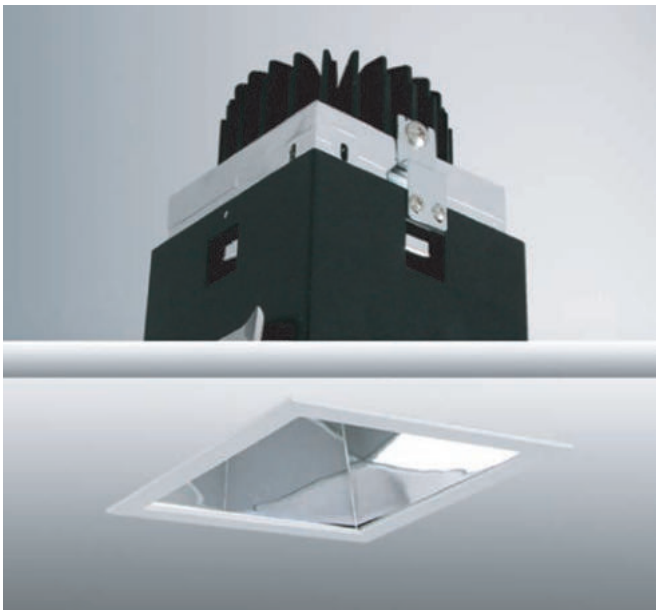

23284 - 2" SQUARE MINI ARCHITECTURAL LED RECESSED

- DIMMABLE LED DRIVER INCLUDED
- RETROFIT NON-IC

Model	Finishes	Lumen	LED Kelvin	LED Life	Current	Cut Hole Size	Beam Angle	CRI	Lamping
23284	-012 White	114 (lm)	3000K	50,000 (h)	350 (mA)	1 3/4" x 1 3/4"	40°	85+	1W BRIDGELUX LED

21968 - 4" SQUARE ARCHITECTURAL LED RECESSED

- DIMMABLE LED DRIVER INCLUDED
- RETROFIT NON-IC

13W LED

h(m)	D(m)	F(lx)
	40"	
0.5	0.403	4164
1	0.807	1041
2	1.615	260
3	2.423	115
4	3.231	65

Model	Finishes	Lumen	LED Kelvin	LED Life	Current	Cut Hole Size	Beam Angle	CRI	Lamping
21968	-013 White	930 (lm)	3000K	50,000 (h)	700 (mA)	3 3/4" x 3 3/4"	40°	85+	13W BRIDGELUX LED