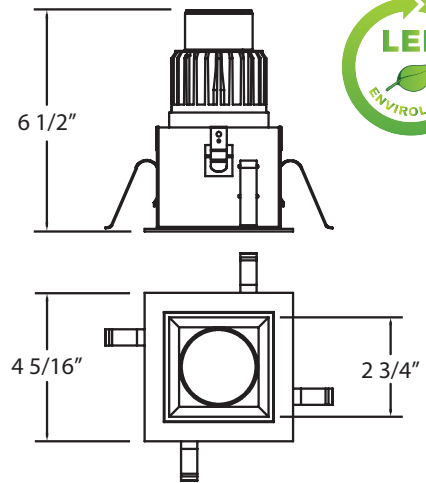

23284 - 2" SQUARE MINI ARCHITECTURAL LED RECESSED

- DIMMABLE LED DRIVER INCLUDED
- RETROFIT NON-IC

Model	Finishes	Lumen	LED Kelvin	LED Life	Current	Cut Hole Size	Beam Angle	CRI	Lamping
23284	-012 White	114 (lm)	3000K	50,000 (h)	350 (mA)	1 3/4" x 1 3/4"	40°	85+	1W BRIDGELUX LED

21968 - 4" SQUARE ARCHITECTURAL LED RECESSED

- DIMMABLE LED DRIVER INCLUDED
- RETROFIT NON-IC

13W LED

h(m)	D(m)	F(lx)
	40"	
0.5	0.403	4164
1	0.807	1041
2	1.615	260
3	2.423	115
4	3.231	65

Model	Finishes	Lumen	LED Kelvin	LED Life	Current	Cut Hole Size	Beam Angle	CRI	Lamping
21968	-013 White	930 (lm)	3000K	50,000 (h)	700 (mA)	3 3/4" x 3 3/4"	40°	85+	13W BRIDGELUX LED