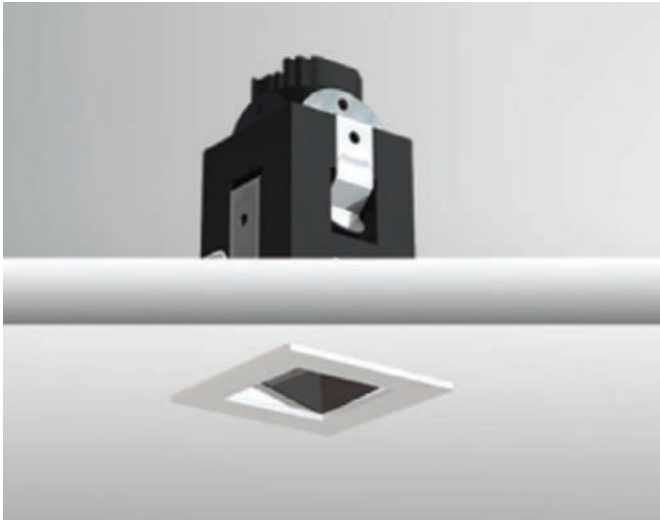

23284 - 2" SQUARE MINI ARCHITECTURAL LED RECESSED

- DIMMABLE LED DRIVER INCLUDED
- RETROFIT NON-IC

Model	Finishes	Lumen	LED Kelvin	LED Life	Current	Cut Hole Size	Beam Angle	CRI	Lamping
23284	-012 White	114 (lm)	3000K	50,000 (h)	350 (mA)	1 3/4" x 1 3/4"	40°	85+	1W BRIDGELUX LED

21968 - 4" SQUARE ARCHITECTURAL LED RECESSED

- DIMMABLE LED DRIVER INCLUDED
- RETROFIT NON-IC

13W LED

h(m)	D(m)	F(lx)
	40"	
0.5	0.403	4164
1	0.807	1041
2	1.615	260
3	2.423	115
4	3.231	65

Model	Finishes	Lumen	LED Kelvin	LED Life	Current	Cut Hole Size	Beam Angle	CRI	Lamping
21968	-013 White	930 (lm)	3000K	50,000 (h)	700 (mA)	3 3/4" x 3 3/4"	40°	85+	13W BRIDGELUX LED