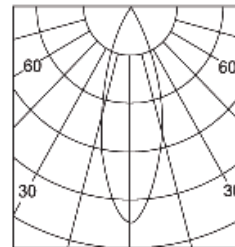

21811 - 5" ARCHITECTURAL LED RECESSED

- DIMMABLE LED DRIVER INCLUDED
- RETROFIT NON-IC

24W LED

h(m)	D(m)	E(lx)
30°		
0.5	0.288	10500
1	0.576	2625
2	1.153	656
3	1.73	291
4	2.307	164

Model	Finishes	Lumen	LED Kelvin	LED Life	Current	Cut Hole Size	Beam Angle	CRI	Lamping
21811	-012 White	2000 (lm)	3000K	50,000 (h)	1400 (mA)	4 3/4"	30°	85+	24W BRIDGELUX LED