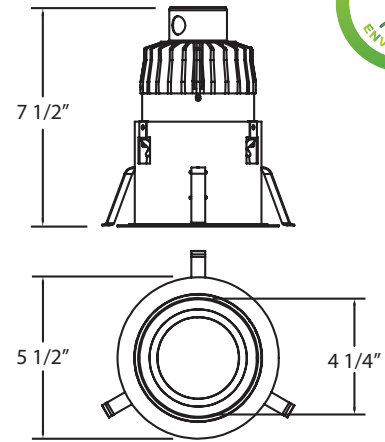

21811 - 5" ARCHITECTURAL LED RECESSED

- DIMMABLE LED DRIVER INCLUDED
- RETROFIT NON-IC

24W LED

h(m)	D(m)	E(lx)
30°		
0.5	0.288	10500
1	0.576	2625
2	1.153	656
3	1.73	291
4	2.307	164

Model	Finishes	Lumen	LED Kelvin	LED Life	Current	Cut Hole Size	Beam Angle	CRI	Lamping
21811	-012 White	2000 (lm)	3000K	50,000 (h)	1400 (mA)	4 3/4"	30°	85+	24W BRIDGELUX LED