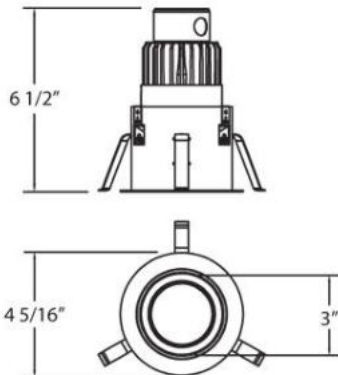

Project Information

Job Name: Canadalite.com Date: _____ Type: _____

Comments: 1 (888) 887-7038, info@canadalite.com