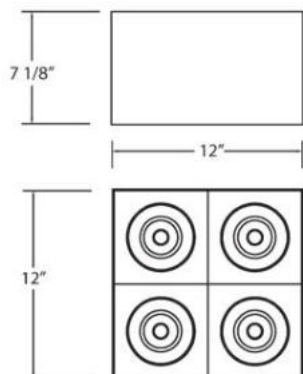

Project Information

Job Name: Canadalite.com Date: _____ Type: _____
Comments: 1 (888) 887-7038, info@canadalite.com