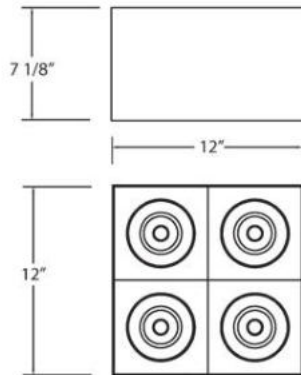

Project Information

Job Name: Canadalite.com Date: _____ Type: _____

Comments: 1 (888) 887-7038, info@canadalite.com