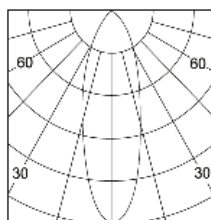

**13W-LED**

h(m)	D(m)	E(lx)
20°		
0.5	0.213	28575
1	0.426	7144
2	0.852	1786
3	1.278	793
4	1.704	446

**24563-017 - 24W LED**

- 4 x 24 WATT
- BRIDGELUX LED
- 8000 (lm) - Lumens
- 3000K - Kelvins
- 50,000 (Hrs) LED Life
- 20° Light Beam Angle
- 30° Horizontal Adjustment
- 85+ CRI
- Dimmable LED Driver Included
- White Finish
- 120V Input

**24W-LED**

h(m)	D(m)	E(lx)
20°		
1	0.31	4726
2	0.62	1181
3	0.92	525.1
4	1.23	295.4
5	1.54	189