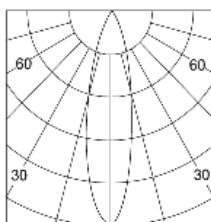

**4-LIGHT MULTI COMBO LED**

**24564-014 - 13W LED**

- 4 x 13 WATT
- BRIDGELUX LED
- 3720 (lm) - Lumens
- 3000K - Kelvins
- 50,000 (Hrs) LED Life
- 20° Light Beam Angle
- 30° Horizontal Adjustment
- 85+ CRI
- Dimmable LED Driver Included
- White Finish
- 120V Input

**13W-LED**

h(m)	D(m)	E(lx)
20°		
0.5	0.213	28575
1	0.426	7144
2	0.852	1786
3	1.278	793
4	1.704	446

**24563-017 - 24W LED**

- 4 x 24 WATT
- BRIDGELUX LED
- 8000 (lm) - Lumens
- 3000K - Kelvins
- 50,000 (Hrs) LED Life
- 20° Light Beam Angle
- 30° Horizontal Adjustment
- 85+ CRI
- Dimmable LED Driver Included
- White Finish
- 120V Input

**24W-LED**

h(m)	D(m)	E(lx)
20°		
1	0.31	4726
2	0.62	1181
3	0.92	525.1
4	1.23	295.4
5	1.54	189