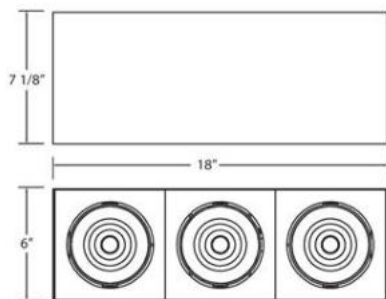

Project Information

Job Name: Canadalite.com   Date: _____   Type: _____
Comments: 1 (888) 887-7038, info@canadalite.com