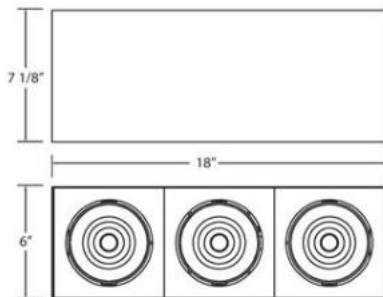

Project Information

Job Name: Canadalite.com Date: _____ Type: _____

Comments: 1 (888) 887-7038, info@canadalite.com