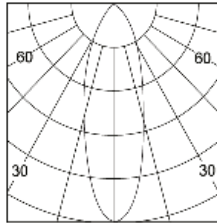

13W-LED

h(m)	D(m)	E(lx)
	20°	
0.5	0.213	28575
1	0.426	7144
2	0.852	1786
3	1.278	793
4	1.704	446

24561-013 - 24W

- 3 x 24 WATT
- BRIDGELUX LED
- 6000 (lm) - Lumens
- 3000K - Kelvins
- 50,000 (Hrs) LED Life
- 20° Light Beam Angle
- 30° Horizontal Adjustment
- 85+ CRI
- Dimmable LED Driver Included
- White Finish
- 120V Input

24W-LED

h(m)	D(m)	E(lx)
	20°	
1	0.31	4726
2	0.62	1181
3	0.92	525.1
4	1.23	295.4
5	1.54	189