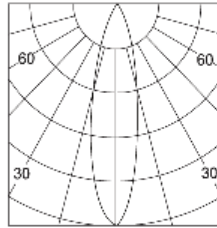

3-LIGHT MULTI COMBO LED

24562-010 - 13W

- 3 x 13 WATT
- BRIDGELUX LED
- 2790 (lm) - Lumens
- 3000K - Kelvins
- 50,000 (Hrs) LED Life
- 20° Light Beam Angle
- 30° Horizontal Adjustment
- 85+ CRI
- Dimmable LED Driver Included
- White Finish
- 120V Input

13W-LED

h(m)	D(m)	E(lx)
	20°	
0.5	0.213	28575
1	0.426	7144
2	0.852	1786
3	1.278	793
4	1.704	446

24561-013 - 24W

- 3 x 24 WATT
- BRIDGELUX LED
- 6000 (lm) - Lumens
- 3000K - Kelvins
- 50,000 (Hrs) LED Life
- 20° Light Beam Angle
- 30° Horizontal Adjustment
- 85+ CRI
- Dimmable LED Driver Included
- White Finish
- 120V Input

24W-LED

h(m)	D(m)	E(lx)
	20°	
1	0.31	4726
2	0.62	1181
3	0.92	525.1
4	1.23	295.4
5	1.54	189