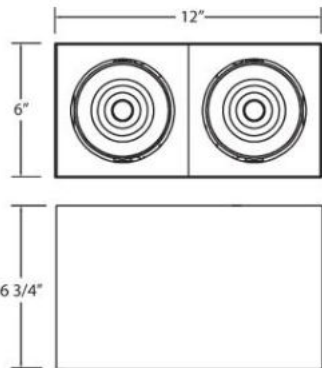

Project Information

Job Name: Canadalite.com Date: _____ Type: _____

Comments: 1 (888) 887-7038, info@canadalite.com