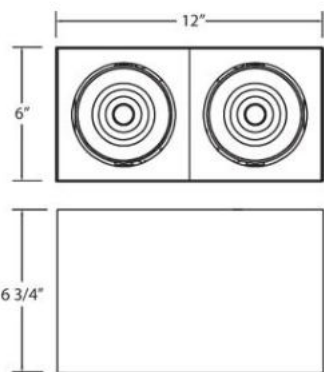

Project Information

Job Name: Canadalite.com Date: _____ Type: _____
Comments: 1 (888) 887-7038, info@canadalite.com