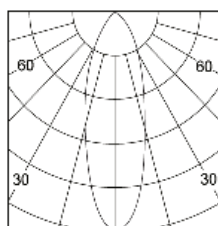

13W-LED

h(m)	D(m)	E(lx)
20°		
0.5	0.213	28575
1	0.426	7144
2	0.852	1786
3	1.278	793
4	1.704	446

24559-010 - 24W LED

- 2 x 24 WATT
- BRIDGELUX LED
- 4000 (lm) - Lumens
- 3000K - Kelvins
- 50,000 (Hrs) LED Life
- 20° Light Beam Angle
- 30° Horizontal Adjustment
- 85+ CRI
- Dimmable LED Driver Included
- White Finish
- 120V Input

24W-LED

h(m)	D(m)	E(lx)
20°		
1	0.31	4726
2	0.62	1181
3	0.92	525.1
4	1.23	295.4
5	1.54	189