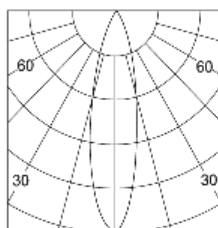

2-LIGHT SURFACE MOUNT LED

24560-016 - 13W LED

- 2 x 13 WATT
- BRIDGELUX LED
- 1860 (lm) - Lumens
- 3000K - Kelvins
- 50,000 (Hrs) LED Life
- 20° Light Beam Angle
- 30° Horizontal Adjustment
- 85+ CRI
- Dimmable LED Driver Included
- White Finish
- 120V Input

13W-LED

h(m)	D(m)	E(lx)
20°		
0.5	0.213	28575
1	0.426	7144
2	0.852	1786
3	1.278	793
4	1.704	446

24559-010 - 24W LED

- 2 x 24 WATT
- BRIDGELUX LED
- 4000 (lm) - Lumens
- 3000K - Kelvins
- 50,000 (Hrs) LED Life
- 20° Light Beam Angle
- 30° Horizontal Adjustment
- 85+ CRI
- Dimmable LED Driver Included
- White Finish
- 120V Input

24W-LED

h(m)	D(m)	E(lx)
20°		
1	0.31	4726
2	0.62	1181
3	0.92	525.1
4	1.23	295.4
5	1.54	189