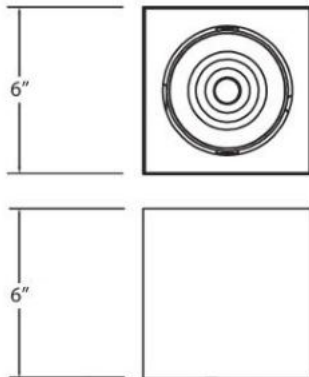

Project Information

Job Name: Canadalite.com Date: _____ Type: _____

Comments: 1 (888) 887-7038, info@canadalite.com