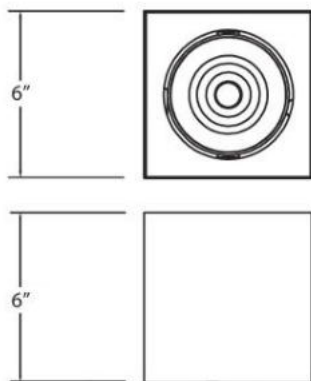

Project Information

Job Name: Canadalite.com Date: _____ Type: _____
Comments: 1 (888) 887-7038, info@canadalite.com