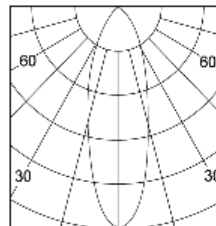

24W-LED

h(m)	D(m)	E(lx)
20°		
1	0.31	4726
2	0.62	1181
3	0.92	525.1
4	1.23	285.4
5	1.54	189