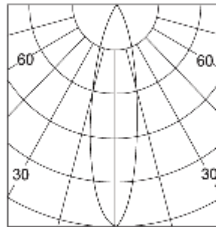

1-LIGHT SURFACE MOUNT LED

24558-013 - 13W LED

- 1 x 13 WATT

- BRIDGELUX LED

- 930 (lm) - Lumens

- 3000K - Kelvins

- 50,000 (Hrs) LED Life

- 20° Light Beam Angle

- 30° Horizontal Adjustment

- 85+ CRI

- Dimmable LED Driver Included

- White Finish

- 120V Input

13W-LED

h(m)	D(m)	E(lx)
20°		
0.5	0.213	28575
1	0.426	7144
2	0.852	1786
3	1.278	793
4	1.704	446

24557-016 - 24W LED