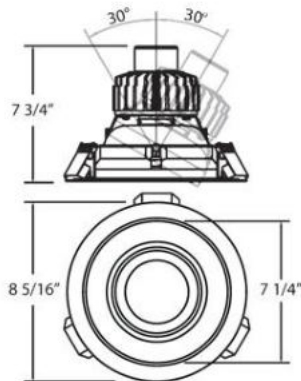

Project Information

Job Name: Canadalite.com Date: _____ Type: _____

Comments: 1 (888) 887-7038, info@canadalite.com