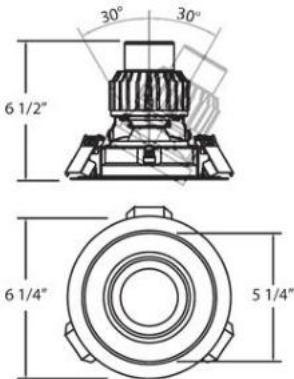

Project Information

Job Name: Canadalite.com Date: _____ Type: _____

Comments: 1 (888) 887-7038, info@canadalite.com