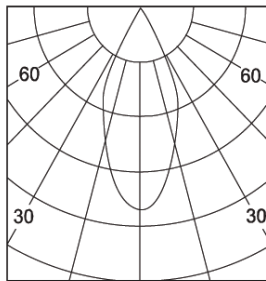

- 30° Horizontal Adjustment

- 5 3/4" Cut Hole Size

- 85+ CRI

- Dimmable LED Driver Included

- Retrofit Non-IC

- White Finish

- 120V Input

h(m)	D(m)	E(lx)
	40°	
0.5	0.403	4164
1	0.807	1041
2	1.615	260
3	2.423	115
4	3.231	65