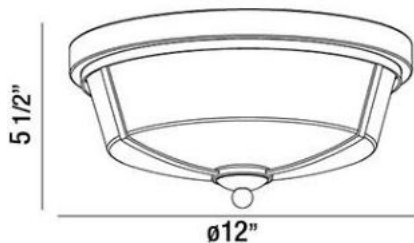

LED flushmount with blown opal glass diffuser and decorative base

### Product Specifications

Collection:	Illuminations
Item No.:	26636-016
Height:	5.5"
Diameter:	12"
Est. Shipping Weight:	5.72 lbs
No. of Bulbs:	2 Inc.
Bulb Wattage:	8 watts
Bulb Type:	LED 2700K 1300lm 
Bulb Base:	2x8W LED
Bulb Voltage:	120 volts